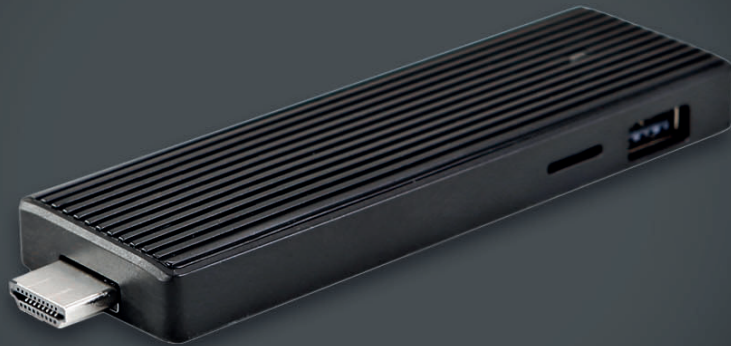

SPECIFICATION

The power to go further!

iOTA GO is a powerful, pocket-sized Windows 10 PC that's jam packed with awesome features, to give you an on-the-go desktop experience, for work or play!

Powered by an Intel Atom Processor, the iOTA GO gives you the ability to transform any HDMI enabled display into a fully functional Windows 10 PC, so you can be productive anywhere. When you need some entertainment, simply plug in and play your favourite movies and shows on Amazon Prime, Netflix and YouTube.

Size. It Matters.

With an ultra-compact, lightweight design the iOTA GO gives you the freedom to leave your laptop at home, but still have access to a full desktop experience wherever you are in the world!

CPU	Intel Atom Z8350 1.44GHz Quad Core Processor
Operation System	Windows 10
DDR	2GB
Internal Memory	EMMC: 32GB
Expandable Memory	MicroSD card: Up to 128GB (Sold separately)
Interfaces	USB 3.0 high speed / USB 2.0 / MicroSD card (up to 128GB) / Micro USB
Connections	Wi-Fi, Bluetooth 4.0 & HDMI
Bluetooth	Supported
Power Supply	AC Adapter: Interchangeable UK/EU (CE and RoHS approved) Input: 100-240v-50/60Hz 0.45A Output: 5.0V-2.5A